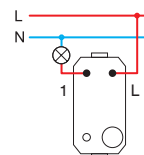

PUSH BUTTON 1WAY 16A 250V~ 1M

- push button
- 16A 250V~, type SP11
- in accordance with EN 60669-1
- screw contacts 1.5-2.5mm²