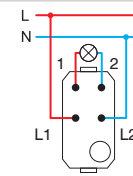

SWITCH 2POLE 16AX 250V~ 1M

- switch
- 16AX 250V~, type SP20
- in accordance with EN 60669-1
- screw contacts 1.5-2.5mm²
- only in combination with button TM15