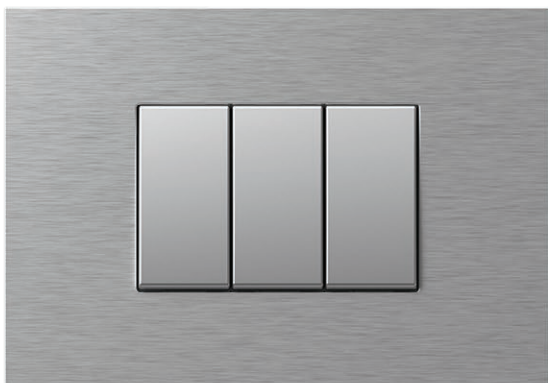

COVER PLATE EDGE 2/3M

- decorative cover plate EDGE 2/3M
- in accordance with EN 60669-1

kov
metal

MA strieborná
silver

MT antracitová
anthracite

MZ zlatá
gold

sklo
glass

GD čierna
glass dark